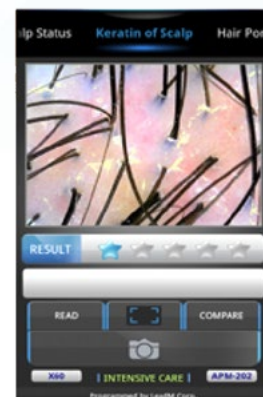

État du cuir chevelu
Scalp status ▼