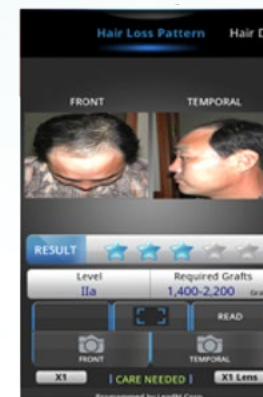

Stade de la calvitie
Hair loss pattern ▼