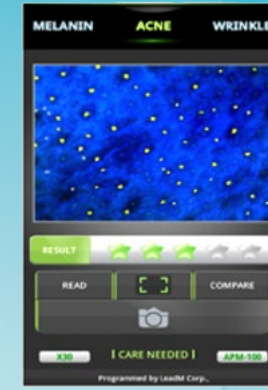

BlueTooth and Wifi technology let you transmit photo in real time to your PC where they can be further analysed by other software like Folliscope.

Hydratation ▲
Hydratation

Wrinkles ▲
Rides

Pore ▲

Acne ▲

Sebum ▲

▲ SKIN ANALYSIS ANALYSE CUTANÉE

INTERFACE

À partir d'un unique cliché, accédez immédiatement et intuitivement à toutes les données capillaires et cutanées, illustrées et chiffrées.

INTERFACE

From a unique picture with DermaReader you can easily access to all skin and hair datas, illustrated and explained.